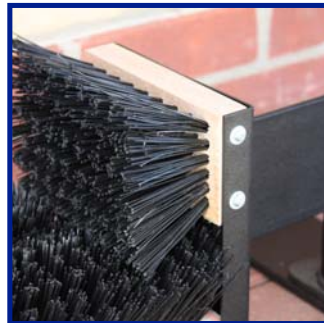

Harrod UK Boot Wiper Range ©

 Premier Freestanding Boot Wiper

Freestanding or Fixed boot wiper for single person use. Designed for use outside communal changing areas, extremely sturdy and hard wearing. Manufactured from 2mm thick x 50.8mm diameter steel and polyester powder coated textured matt black.

Premier Freestanding Boot Wiper

-  1m out of ground height
-  Two 610mm x 78mm & Two 152mm x 78mm black bristled brushes
-  2 internal shoe scraping plates (Internal for added safety)
-  Complete with 2 freestanding plates and fixings

15kg each

BWP-011

Premier Fixed Boot Wiper

-  As per Freestanding version but with floor fixing plates
-  No bolts or fixing included

21kg each

BWP-010

 Premier Fixed Boot Wiper

 Brush Detail